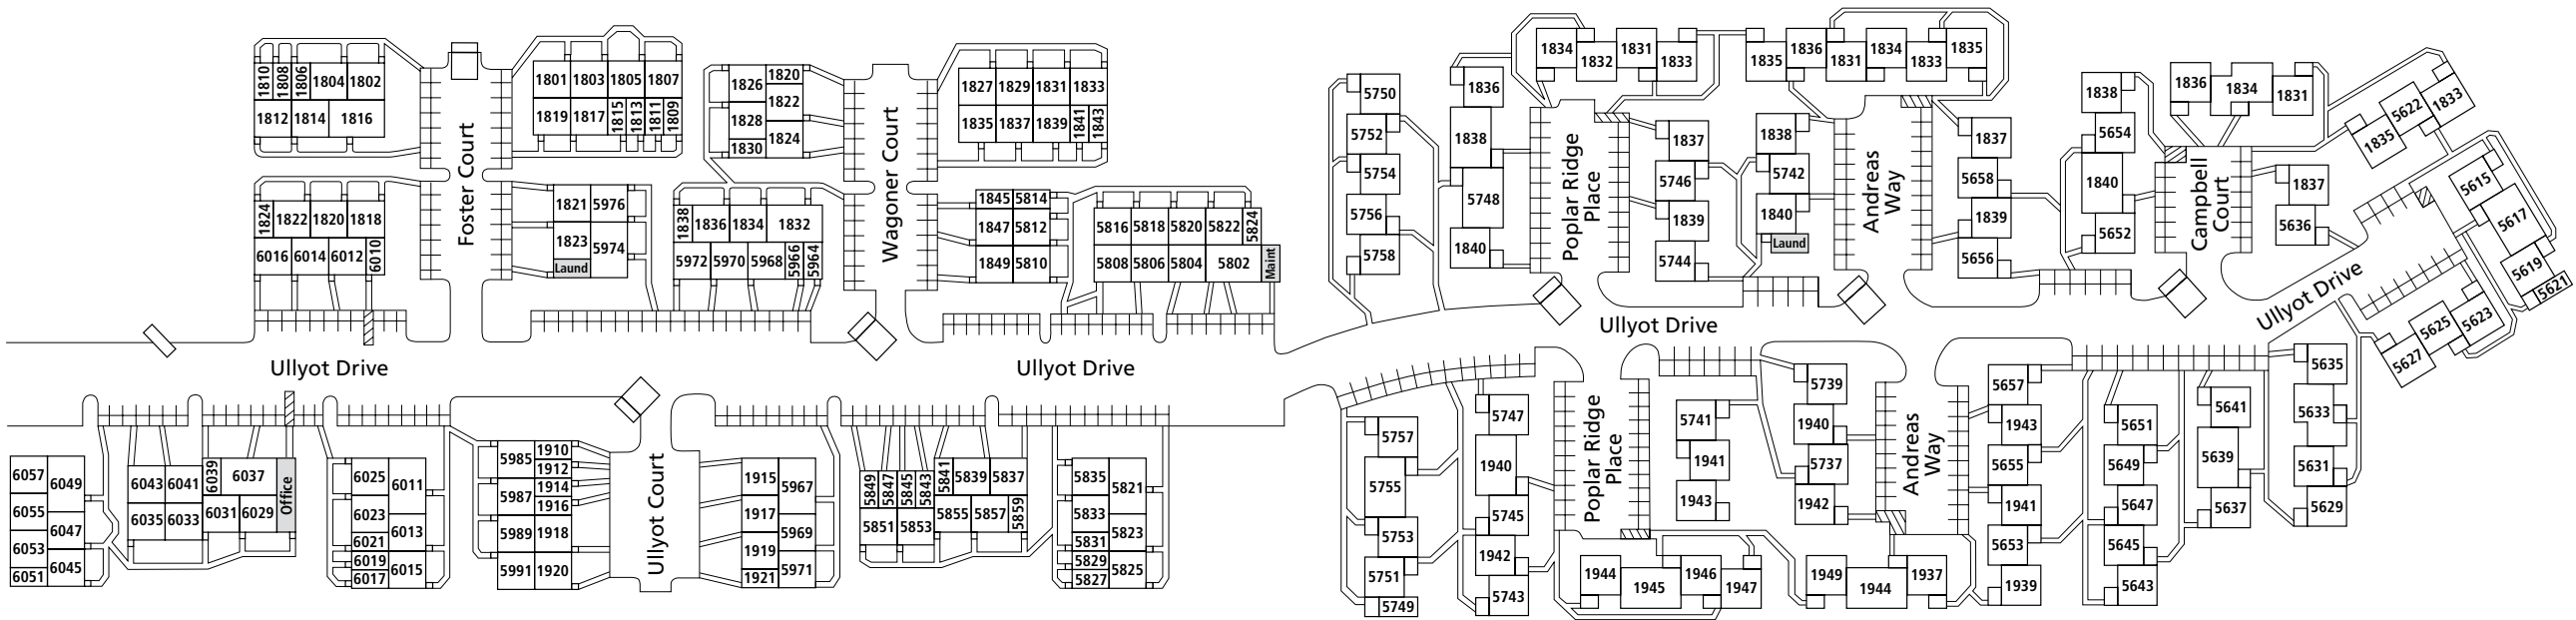

# POPLAR RIDGE APARTMENTS

6037 Ullyot Drive  
 Fort Wayne, IN 46804  
 260-432-0422  
[www.PoplarRidgeApartmentsFW.com](http://www.PoplarRidgeApartmentsFW.com)